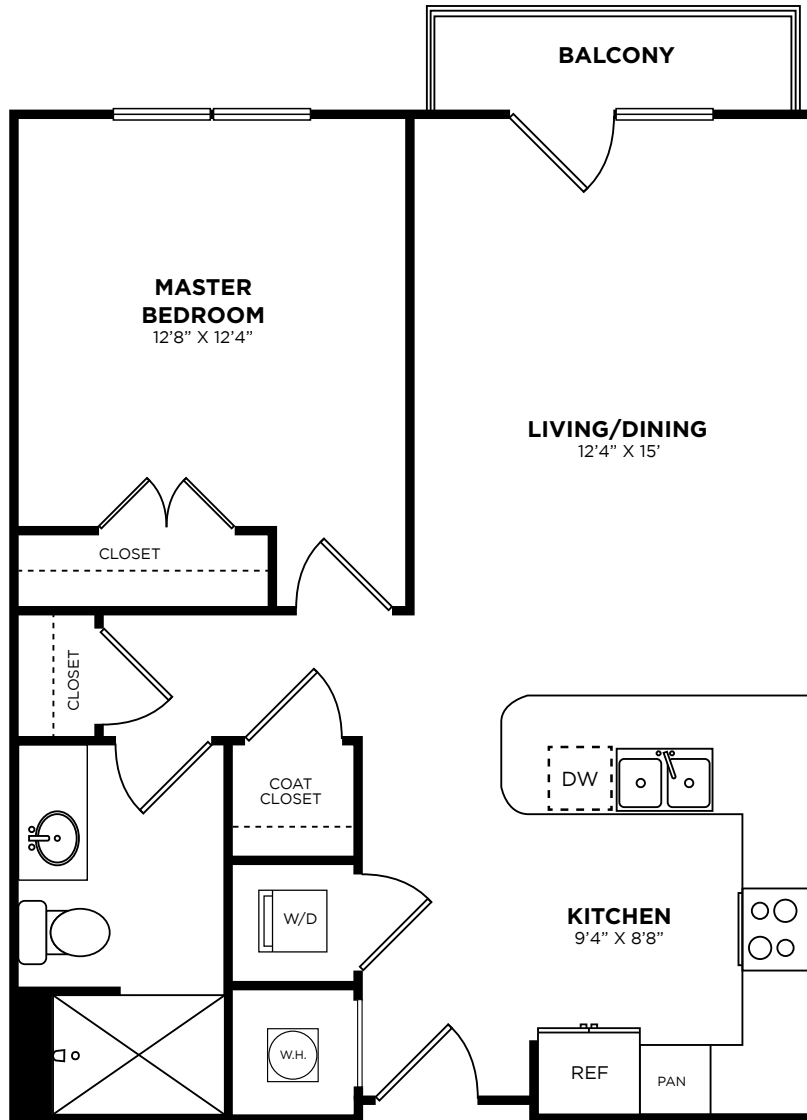

TOWNPARK LOFTS

CLAY	1 BED 1 BATH	443 W. Sullivan Street, Kingsport, TN 37660 423.429.7591 info@TownParkLofts.com TownParkLofts.com
	718 SQUARE FEET	
\$ _____ /MONTH		

Information is believed to be accurate, but is not warranted. Specifications, pricing and availability are subject to change without notice. See agent for details. Artist's renderings and floorplans are approximate only and are not meant to be exact depictions of the unit. Drawings are not to scale. Your selected floorplan may vary from this illustration due to design configuration and architectural styling. Not all features are available in every apartment. All square footages are approximate.