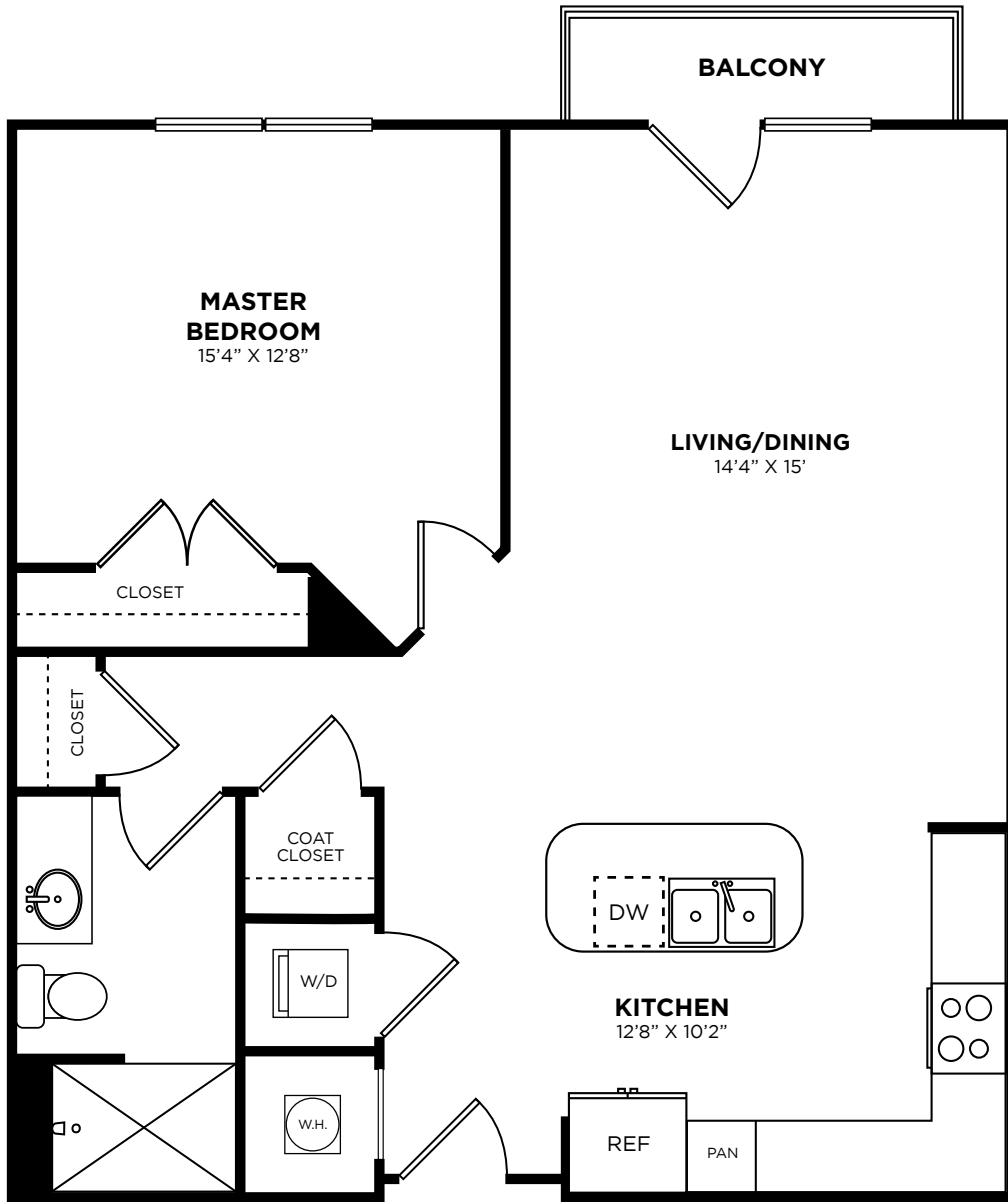

TOWNPARK LOFTS

DALE	1 BED 1 BATH	443 W. Sullivan Street, Kingsport, TN 37660 423.429.7591 info@TownParkLofts.com TownParkLofts.com
	838 SQUARE FEET	
\$ _____ /MONTH		

Information is believed to be accurate, but is not warranted. Specifications, pricing and availability are subject to change without notice. See agent for details. Artist's renderings and floorplans are approximate only and are not meant to be exact depictions of the unit. Drawings are not to scale. Your selected floorplan may vary from this illustration due to design configuration and architectural styling. Not all features are available in every apartment. All square footages are approximate.