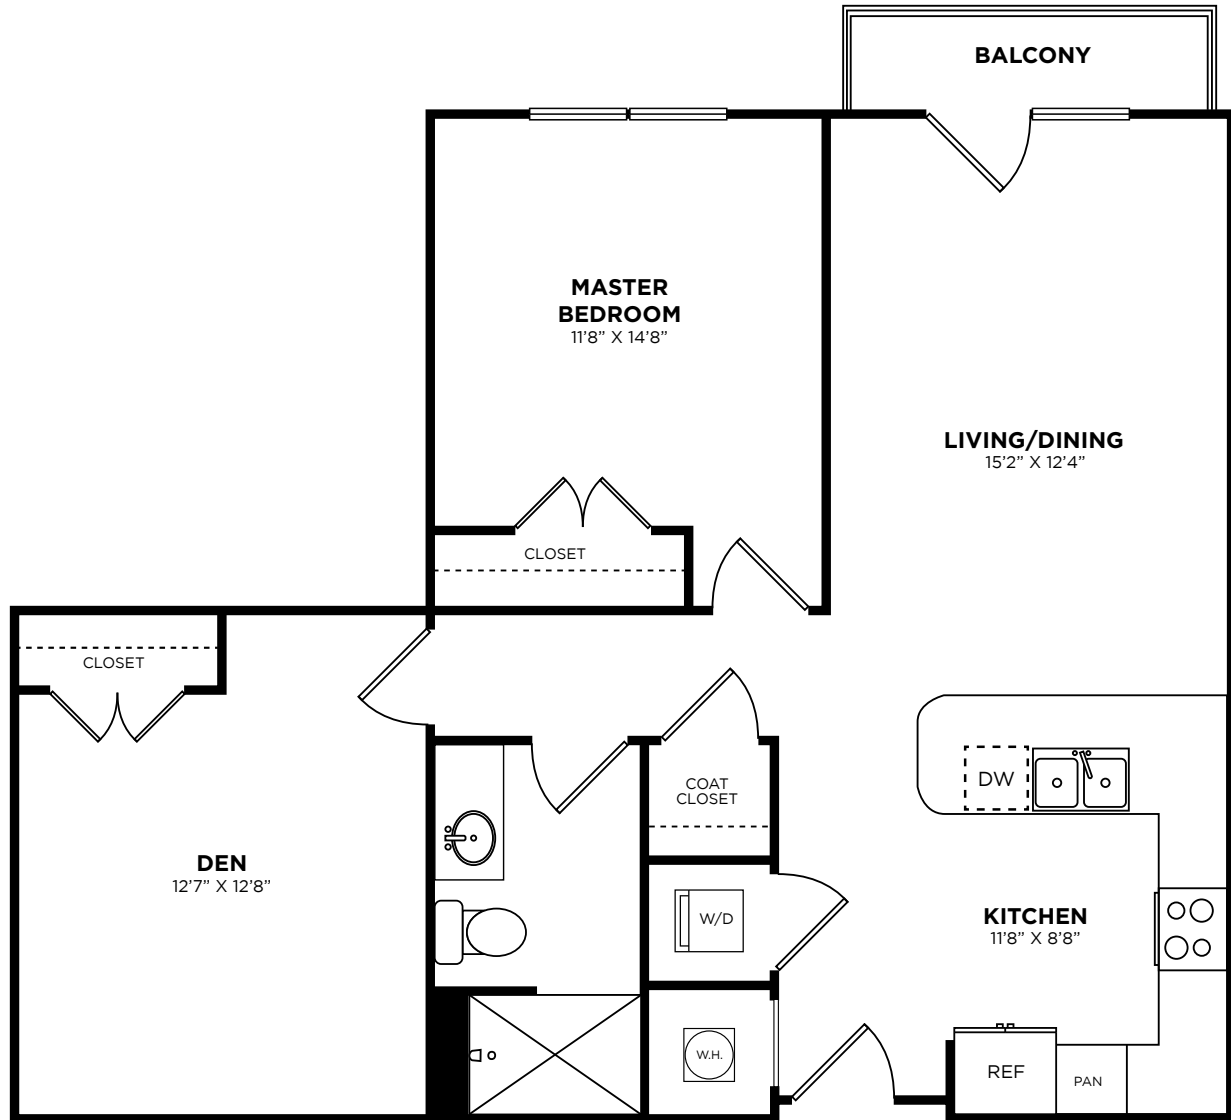

TOWNPARK LOFTS

RAVINE	1 BED 1 DEN 1 BATH	443 W. Sullivan Street, Kingsport, TN 37660 423.429.7591 info@TownParkLofts.com TownParkLofts.com
	911 SQUARE FEET	
\$ _____ /MONTH		

Information is believed to be accurate, but is not warranted. Specifications, pricing and availability are subject to change without notice. See agent for details. Artist's renderings and floorplans are approximate only and are not meant to be exact depictions of the unit. Drawings are not to scale. Your selected floorplan may vary from this illustration due to design configuration and architectural styling. Not all features are available in every apartment. All square footages are approximate.