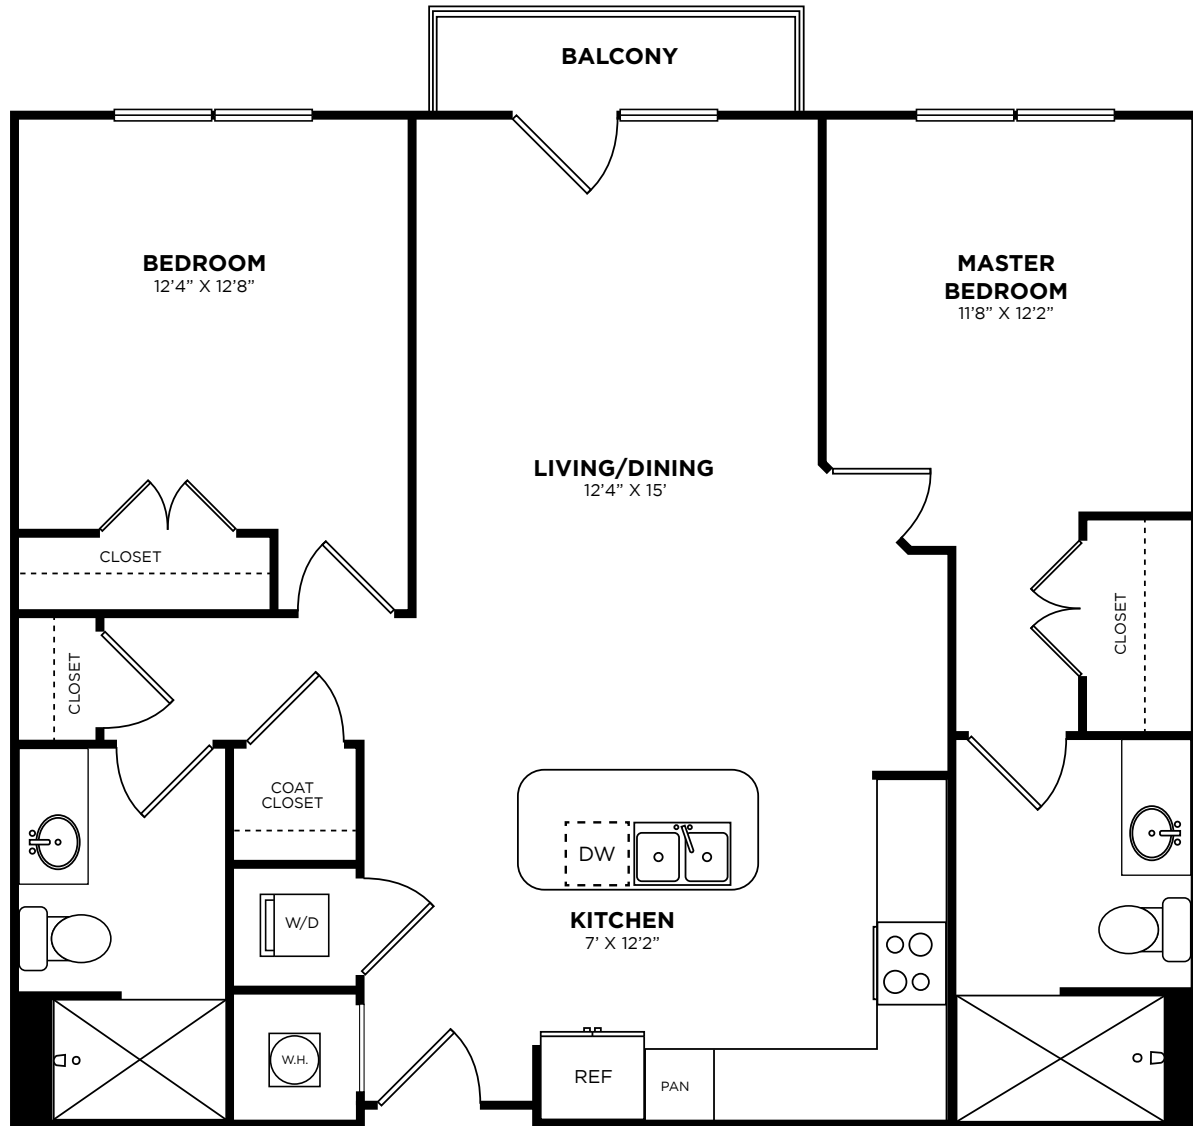

TOWNPARK LOFTS

HAMMOND	2 BED 2 BATH	443 W. Sullivan Street, Kingsport, TN 37660 423.429.7591 info@TownParkLofts.com TownParkLofts.com
	1,048 SQUARE FEET	
\$ _____ /MONTH		

Information is believed to be accurate, but is not warranted. Specifications, pricing and availability are subject to change without notice. See agent for details. Artist's renderings and floorplans are approximate only and are not meant to be exact depictions of the unit. Drawings are not to scale. Your selected floorplan may vary from this illustration due to design configuration and architectural styling. Not all features are available in every apartment. All square footages are approximate.