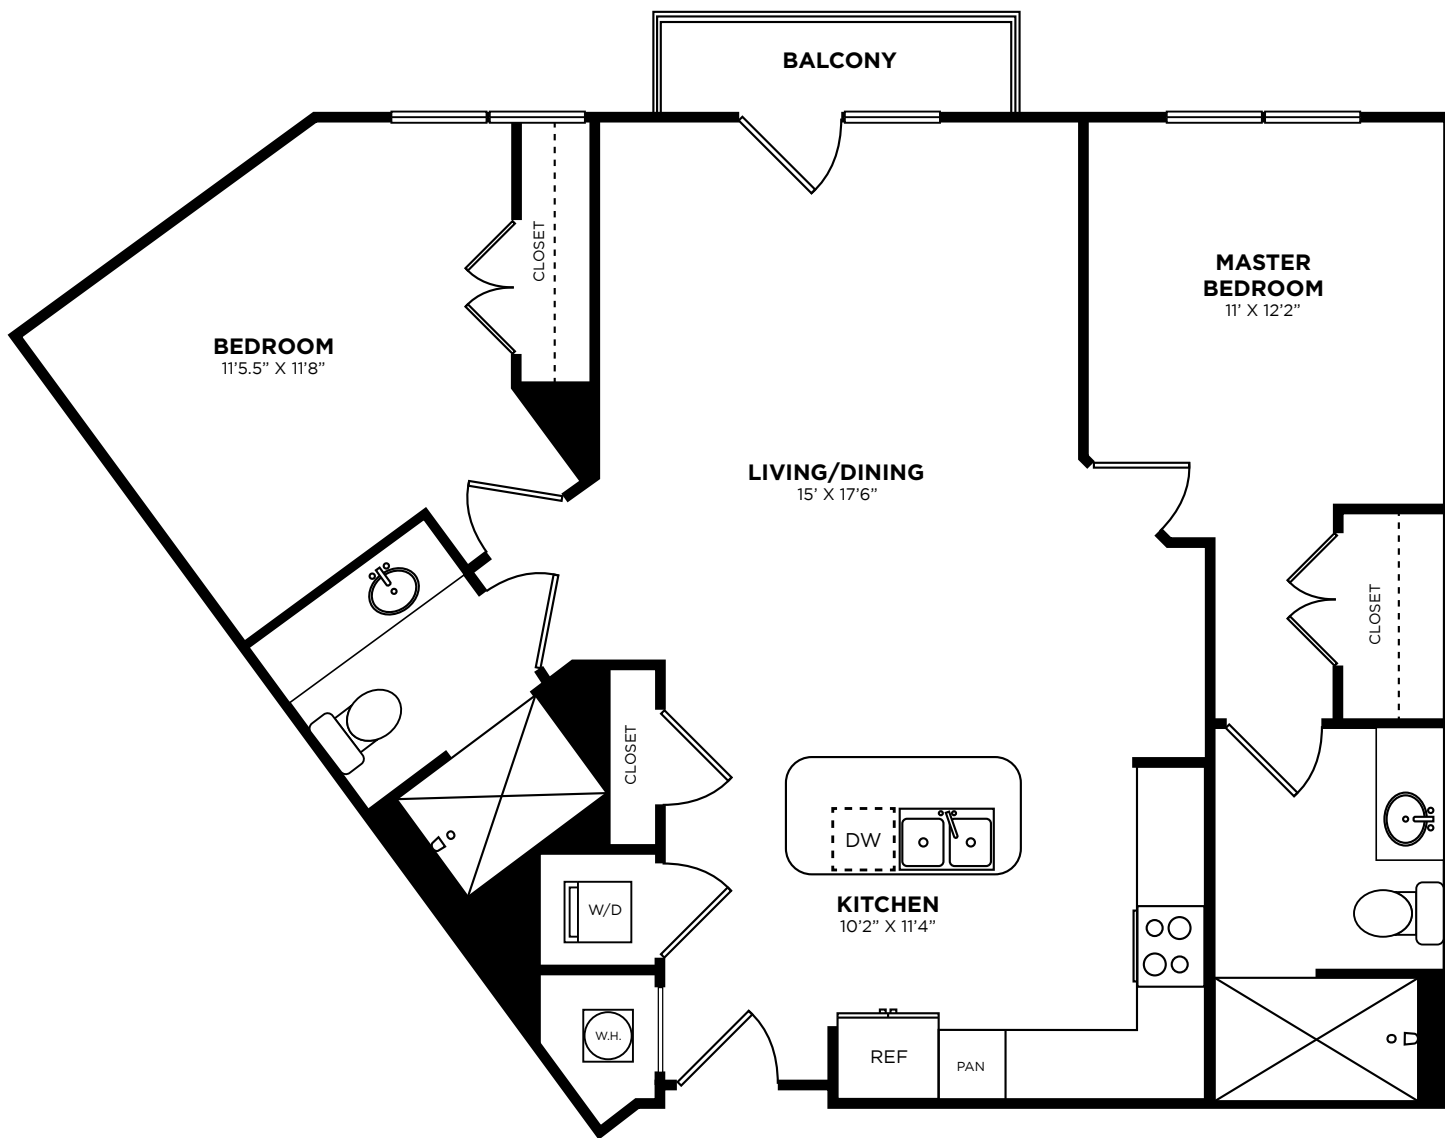

TOWNPARK LOFTS

CLINCHFIELD	2 BED 2 BATH	443 W. Sullivan Street, Kingsport, TN 37660 423.429.7591 info@TownParkLofts.com TownParkLofts.com
	1,075 SQUARE FEET	
\$ _____ /MONTH		

Information is believed to be accurate, but is not warranted. Specifications, pricing and availability are subject to change without notice. See agent for details. Artist's renderings and floorplans are approximate only and are not meant to be exact depictions of the unit. Drawings are not to scale. Your selected floorplan may vary from this illustration due to design configuration and architectural styling. Not all features are available in every apartment. All square footages are approximate.