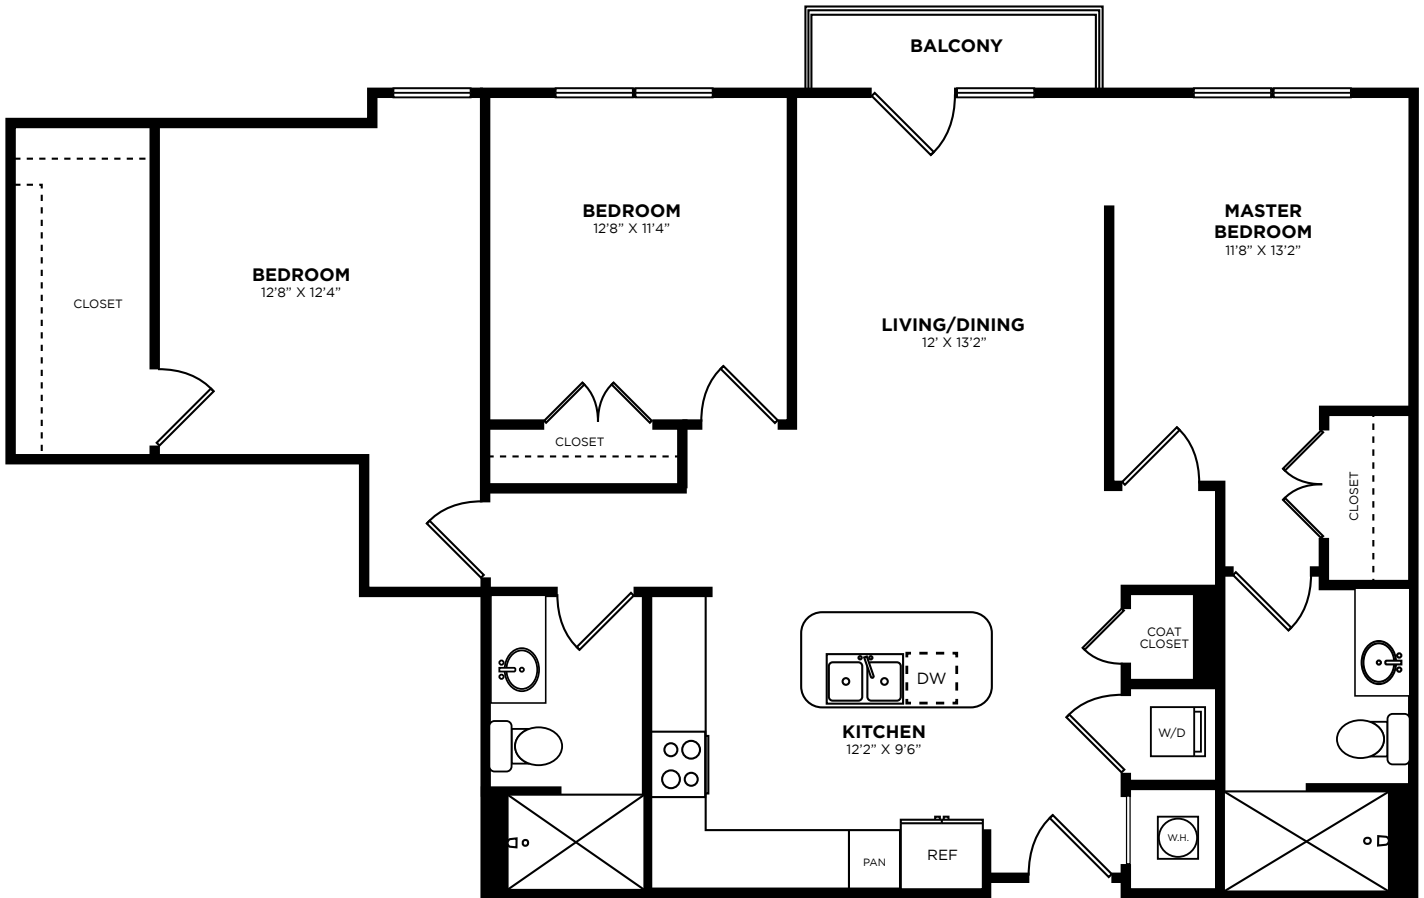

# TOWNPARK LOFTS

<b>CHARLEMONT</b>	<b>3 BED   2 BATH</b>	<b>443 W. Sullivan Street, Kingsport, TN 37660</b> <b>423.429.7591</b> <b>info@TownParkLofts.com</b> <b>TownParkLofts.com</b>
	<b>1,259 SQUARE FEET</b>	
<b>\$ _____ /MONTH</b>		

Information is believed to be accurate, but is not warranted. Specifications, pricing and availability are subject to change without notice. See agent for details. Artist's renderings and floorplans are approximate only and are not meant to be exact depictions of the unit. Drawings are not to scale. Your selected floorplan may vary from this illustration due to design configuration and architectural styling. Not all features are available in every apartment. All square footages are approximate.